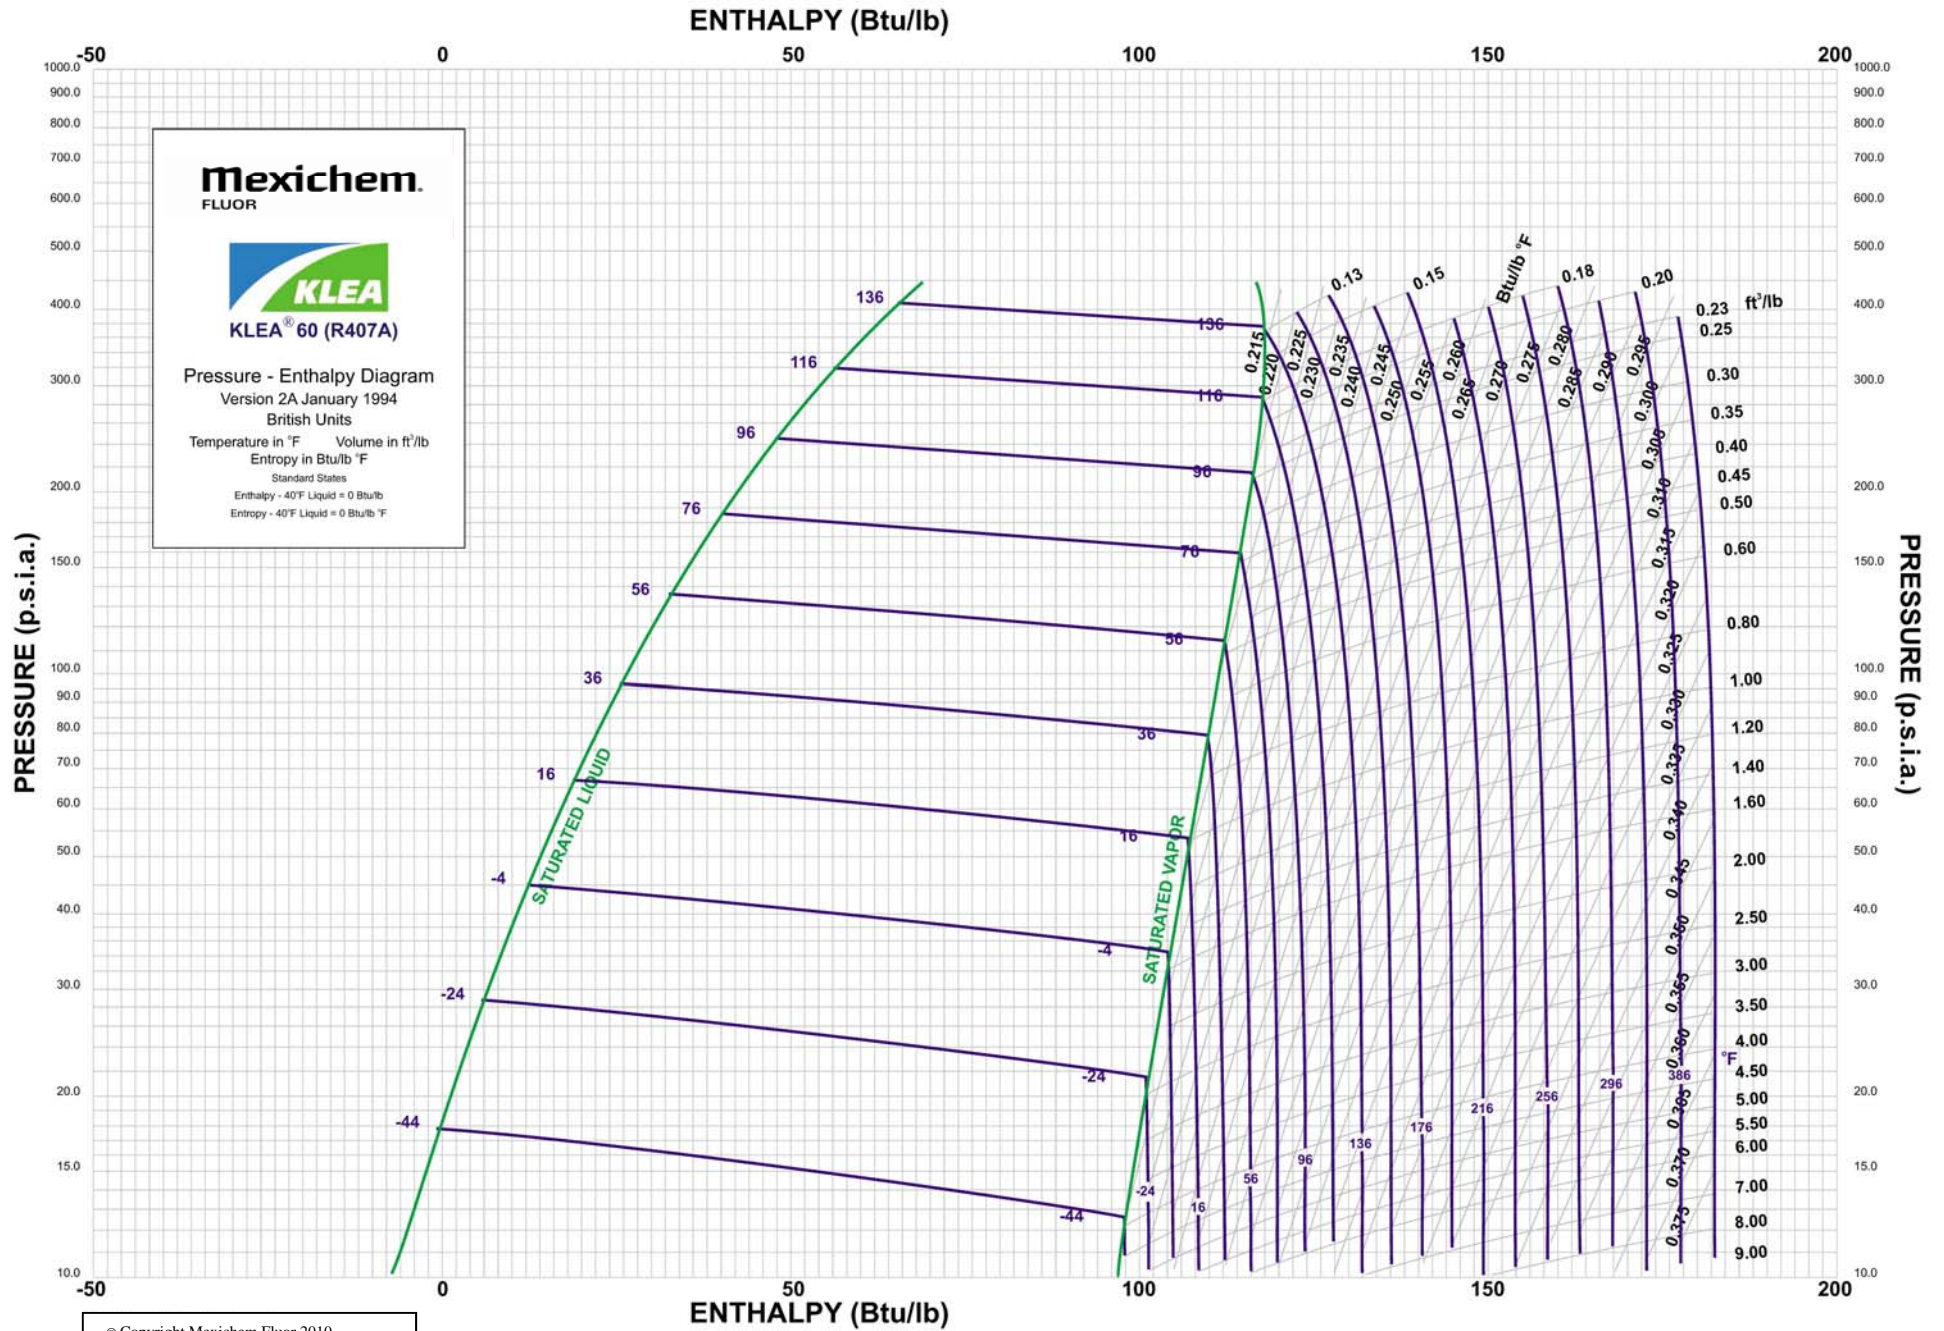

KLEA® 407A

Pressure Enthalpy Diagram British Units

KLEA® 407A

Mexichem.
FLUOR

**Mexichem Fluor Inc, 4990 B ICI Road, Hwy. 75, PO Box 30, St. Gabriel, LA 70776
Telephone: (225) 642-0094 (main line), 800-ASK-KLEA (toll free), Fax; (225) 642-8629
www.mexichemfluor.com**